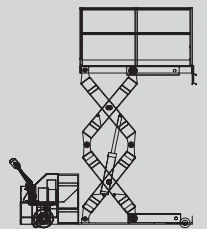

powered drive

Superlift Material Handling Inc
23 - 500 Fairway Rd S Suite 402 Kitchener, ON N2C 1X3

sales@superlift.net

1-800-884-1891

www.superlift.net