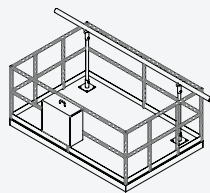

pipe lifter