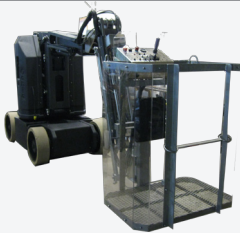

boom styles