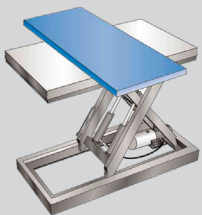

TOOL MAN™ options

rotating platform