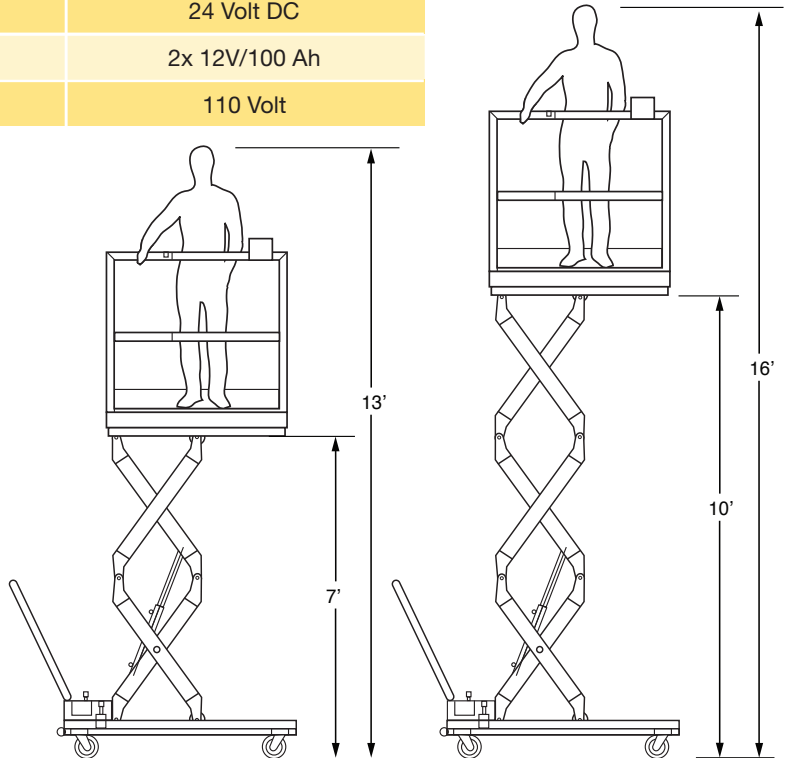

OPTIONAL EQUIPMENT

- Stabilizers & push handle
- Rotating platform
- Pipe attachment
- Confined spaced handrail
- Platform extension
- Bag tilter
- Board lift assists

SuperLift™ Builds Standard and Custom Manlifts