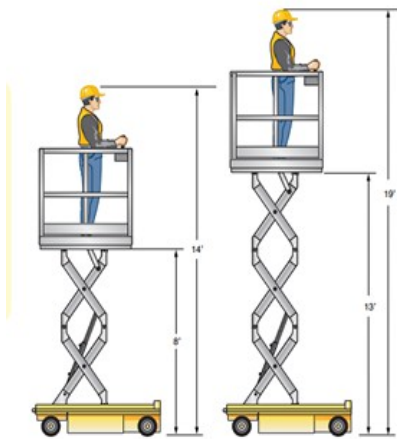

**Quality Custom and
Standard Material
Handling Equipment**

TOOLMAN PLUS MANLIFT/MATERIAL LIFT

Model	Capacity	Platform Height	Working Height	Price
TMP 14	700/2000	8 feet	14 feet	\$14,900.00
TMP 19	700/2000	13 feet	19 feet	\$16,900.00

STANDARD FEATURES:

- 24 volt with gel
- Batteries and 110 volt charger
- Holding valves on cylinders
- Drivable at full height

OPTIONAL EQUIPMENT & ACCESSORIES

- Rotary platform
- Confined space handrail
- Platform extension
- Loud platform
- Ingredient Tilter
- Sprinkle pipe attachment
- Wall board lift assist
- Stainless steel models